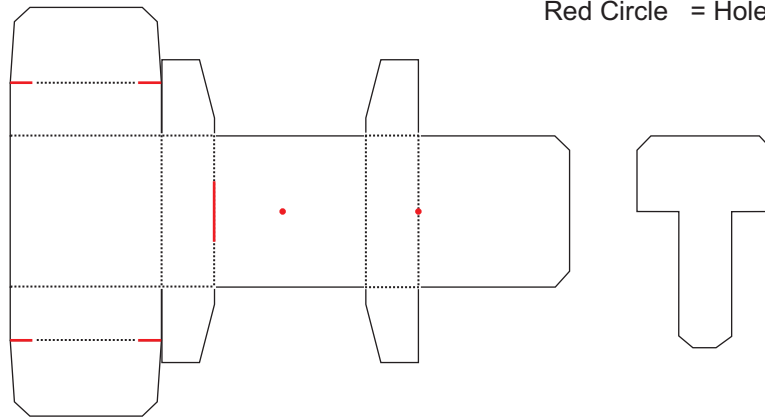

TeaLed Template

*Not for commercial purpose, just for personal and not profit use.
Copyrighth, all rights reserved.*

Black Line = Cut
Red Line = Cut
Dotted Line = Fold
Red Circle = Hole

The template design is an intellectual property of <http://www.velalux.com>
If you need more information send me an e-mail to: velalux@prodigy.net.mx