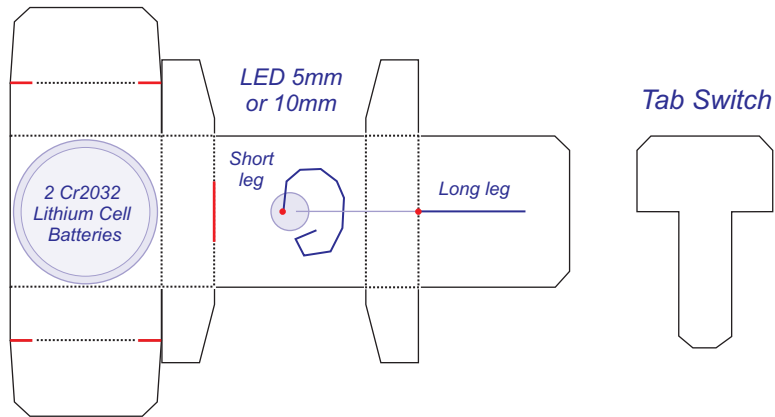

TeaLed Template

*Not for commercial purpose, just for personal and not profit use.
Copyrighth, all rights reserved.*

Black Line = Cut
Red Line = Cut
Dotted Line = Fold
Red Circle = Hole

The template design is an intellectual property of <http://www.velalux.com>
If you need more information send me an e-mail to: velalux@prodigy.net.mx