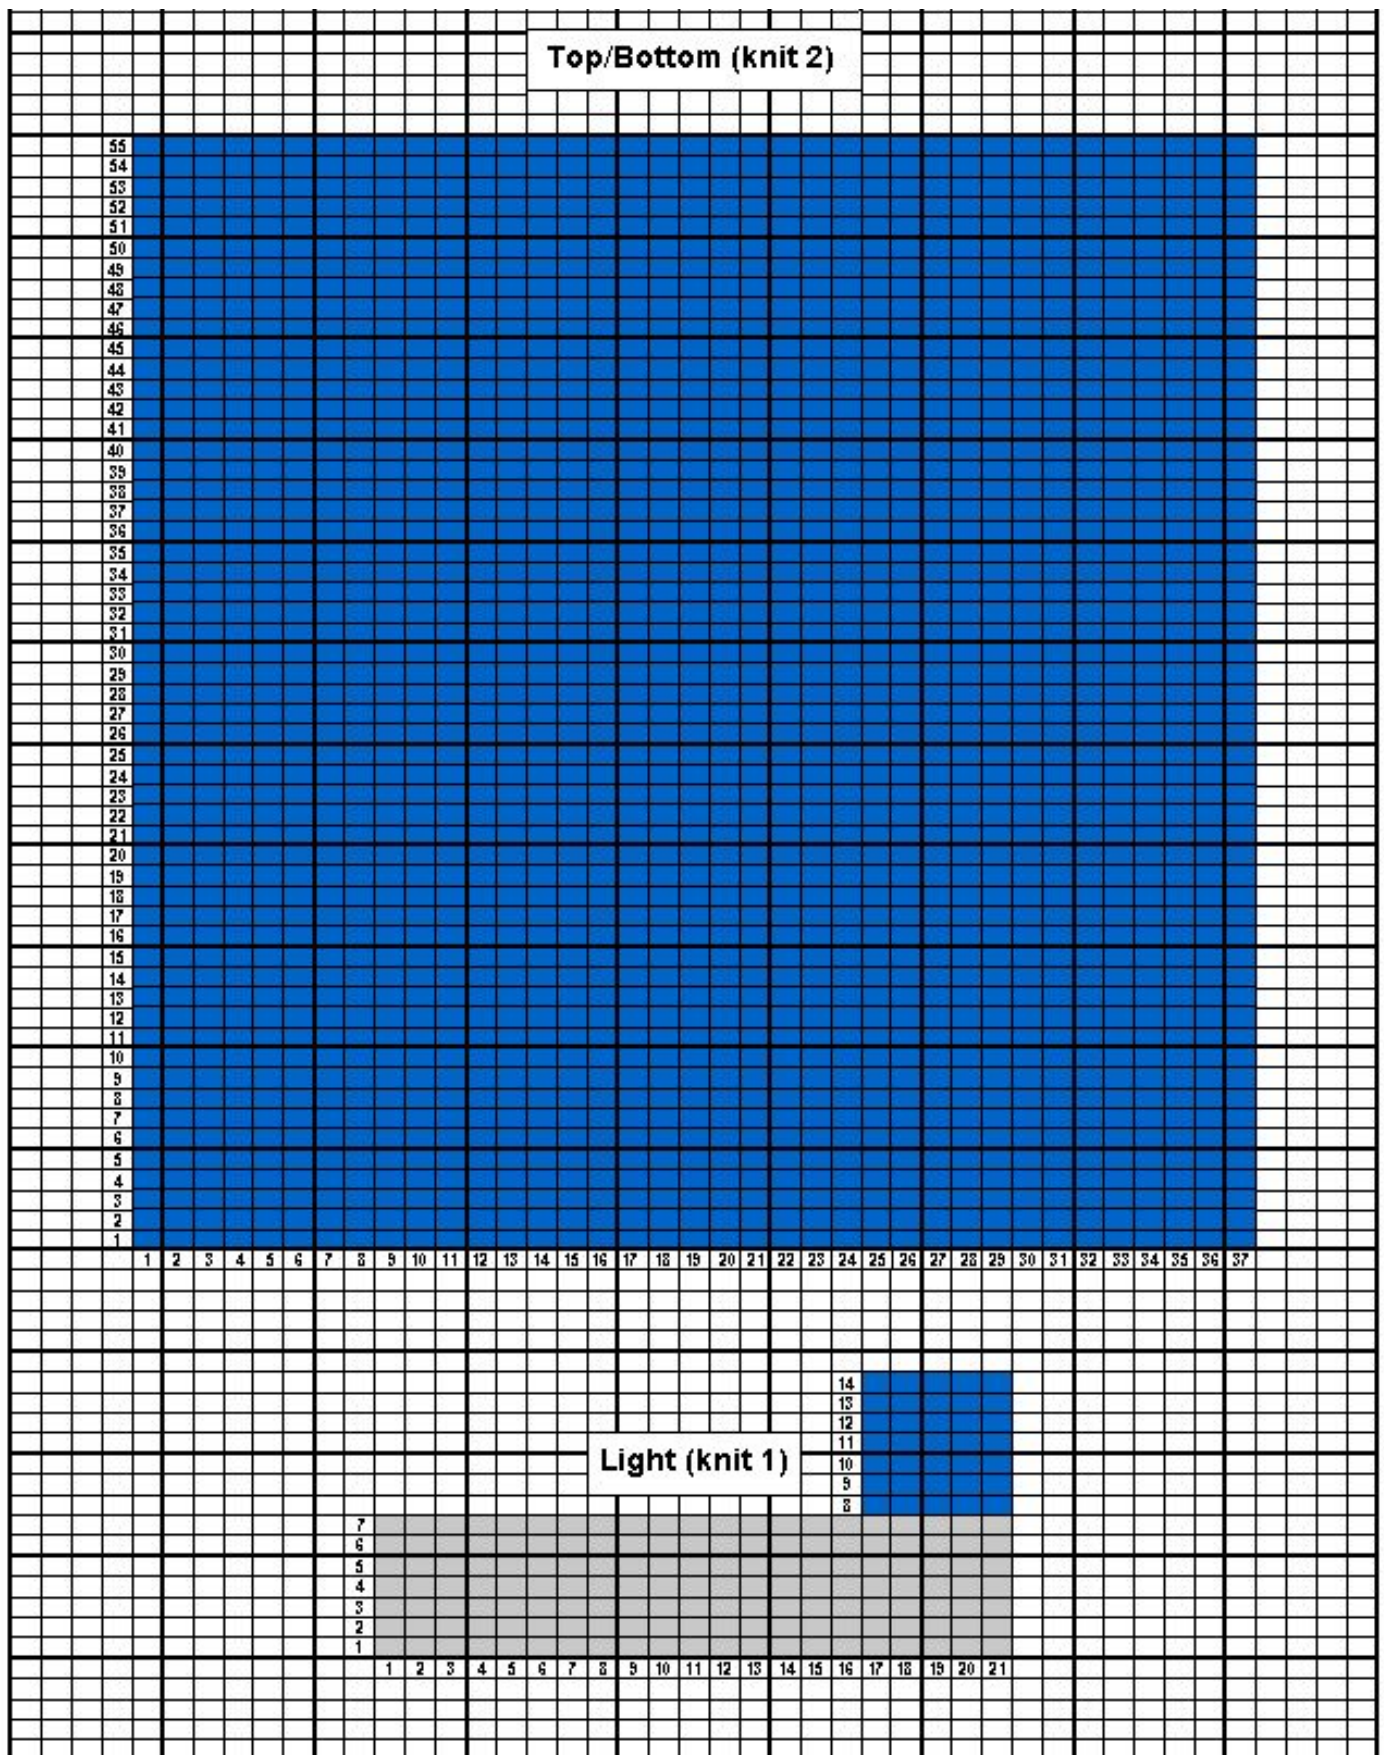

Side (knit 4)

PLUSH TARDIS

Pattern by Penwiper - <http://www.entropyhouse.com>