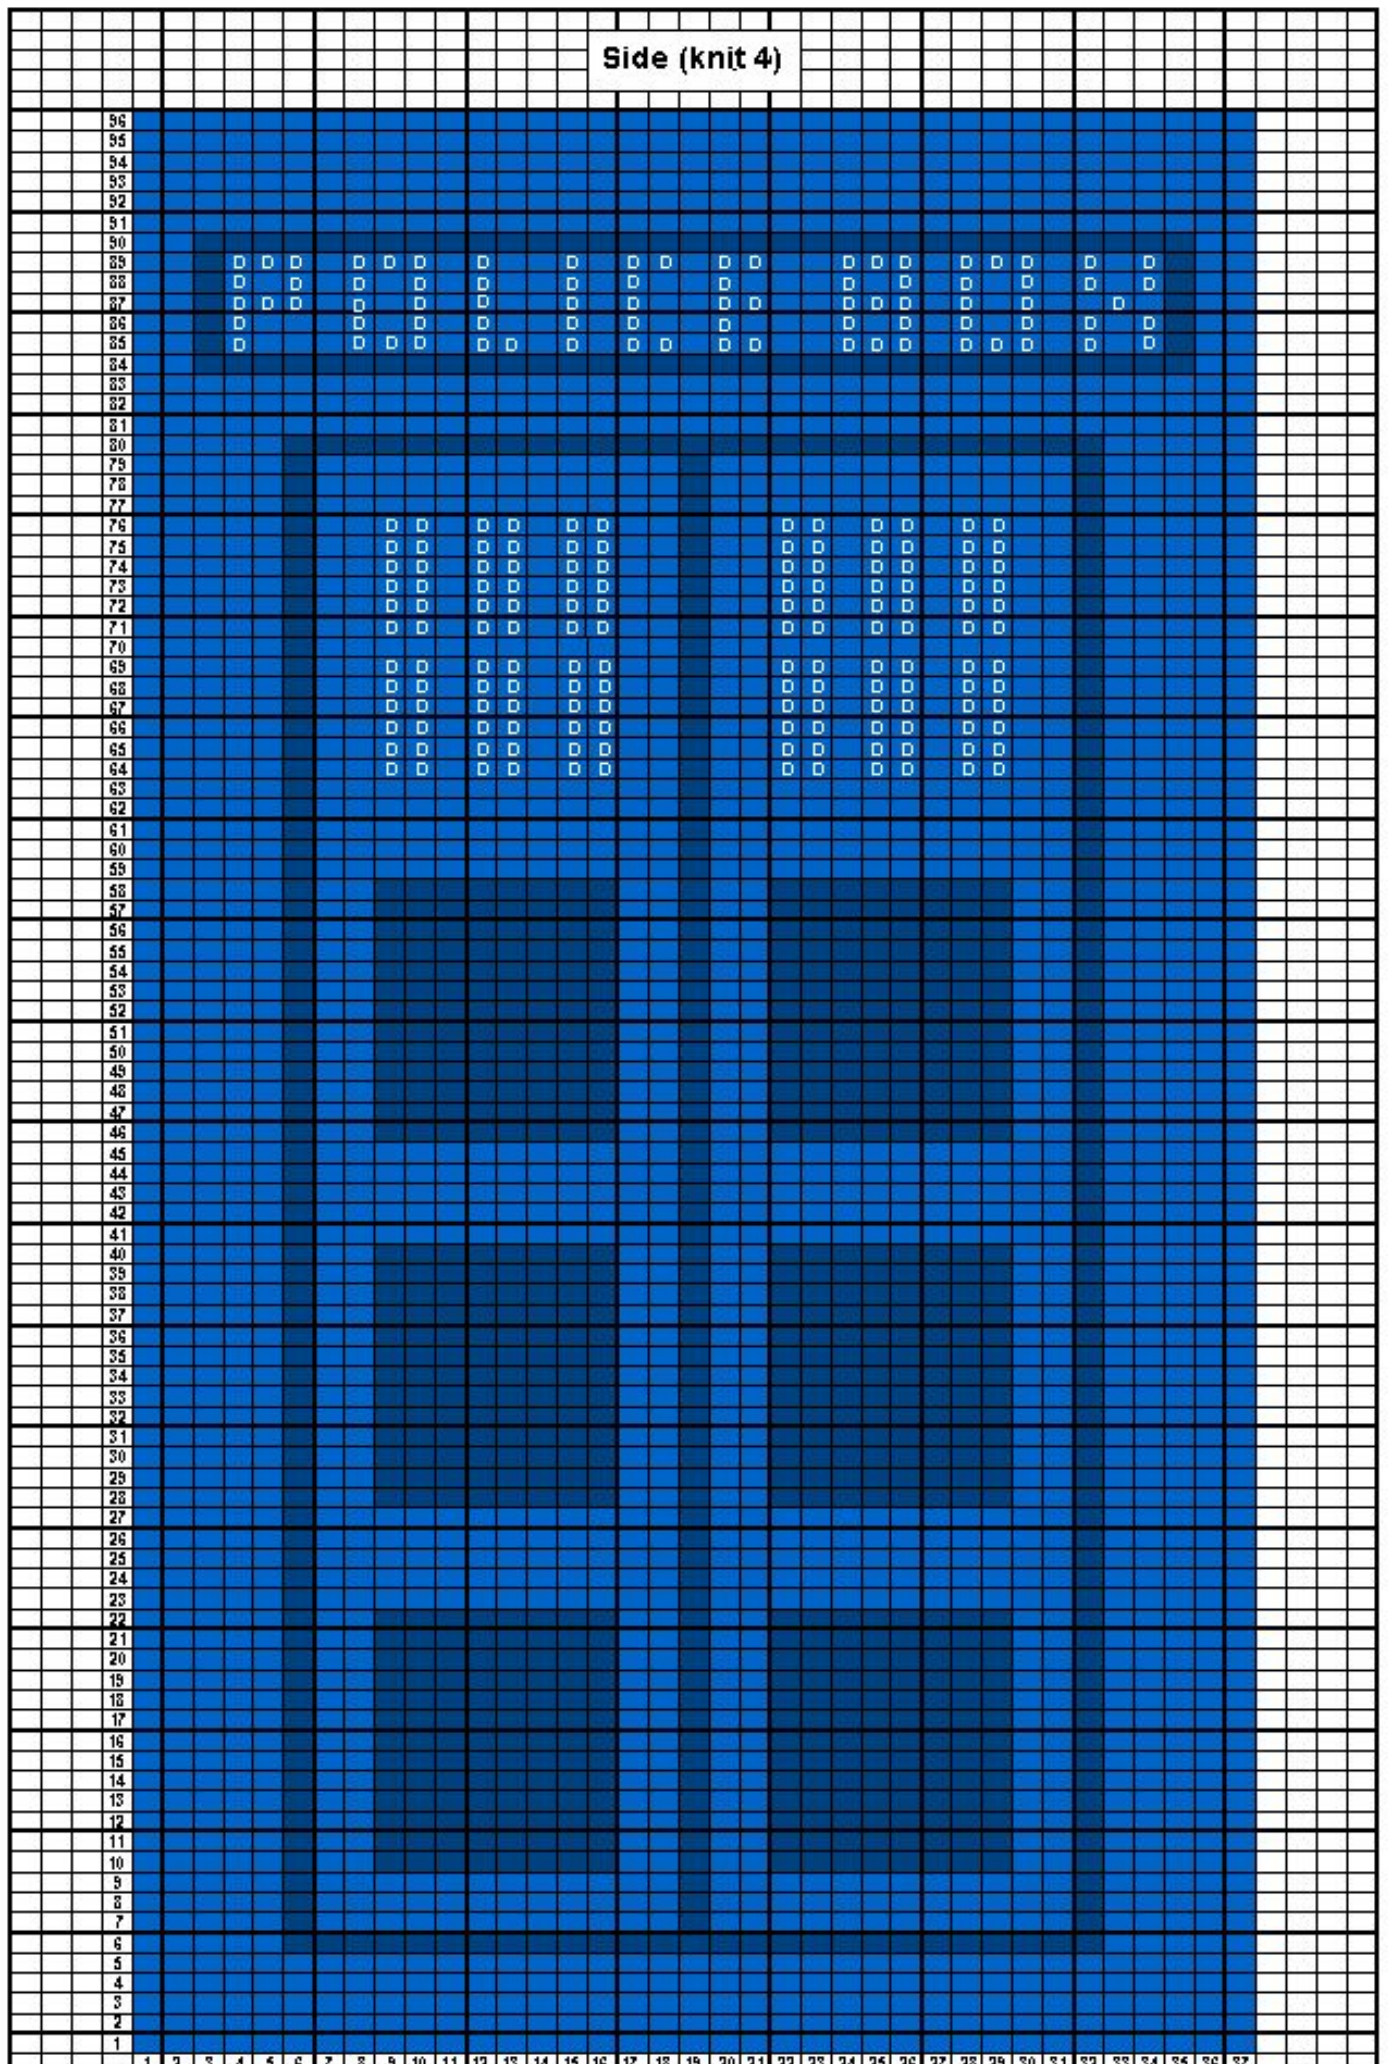

Side (knit 4)

PLUSH TARDIS

Pattern by Penwiper - <http://www.entropyhouse.com>