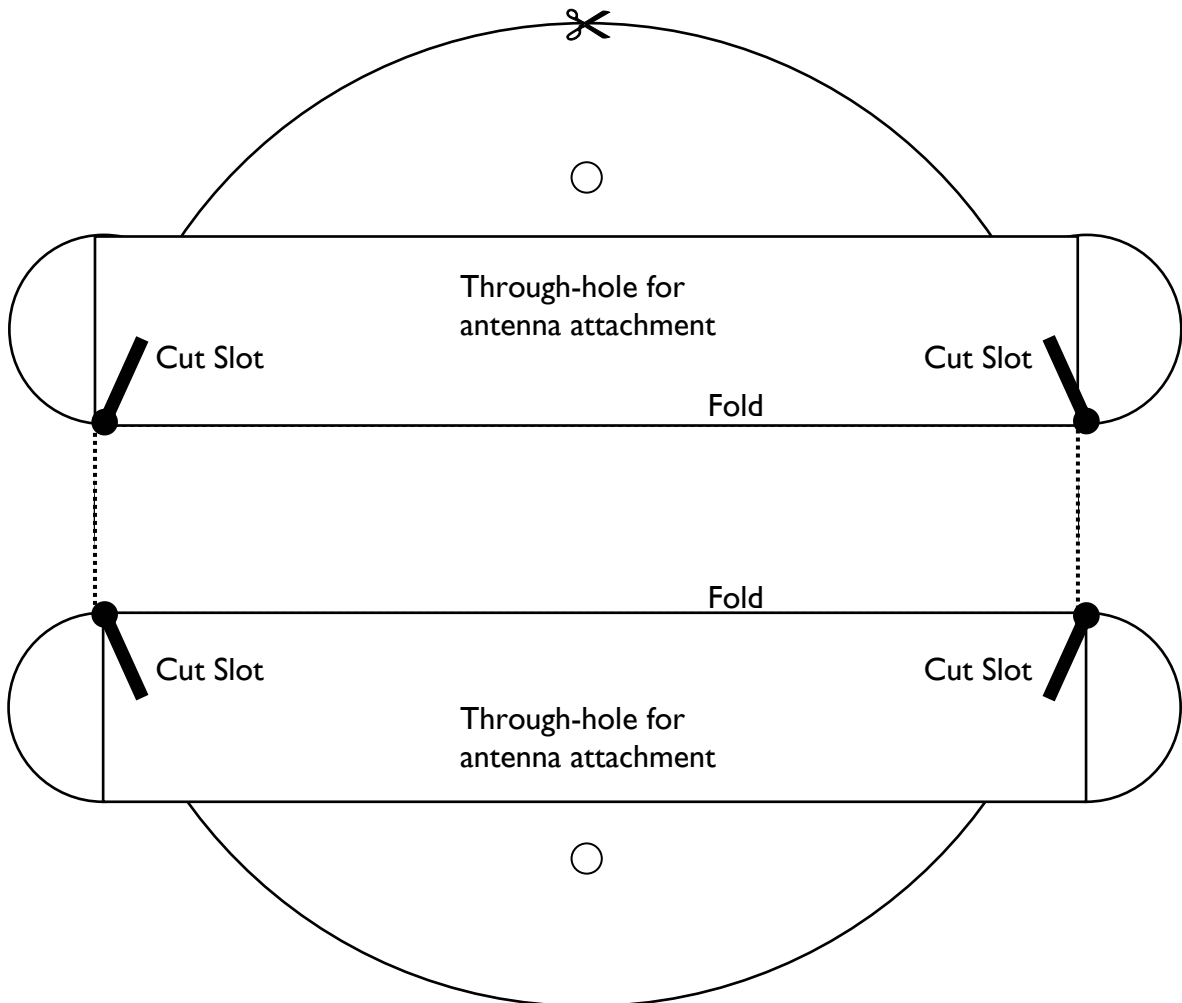

Cut Slot

Cut Slot

**Cover backing with aluminium foil**

Cut Slot

Cut Slot

○ Through-hole for ground plane attachment

# WiFi Parabolic Trough Antenna

Teng-Hee Lee